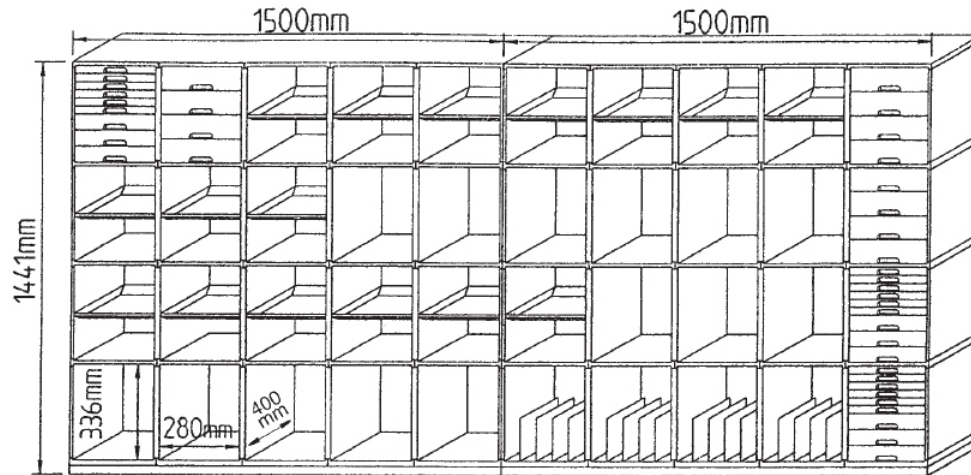

Product Code	MS1T	MS2T
List Price	£ 1,598	£ 1,968
Frame colours	-	-
Module colours	Light Grey	Light Grey
Description	20 modules on plinth (w4 x h5) W1200 x H1784 mm	20 modules on plinth (w4 x h5) W1500 x H1784 mm