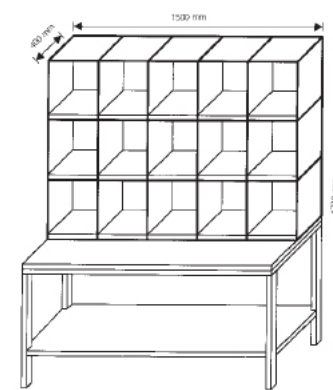

Product Code	MS3Ta	MS3Tb	MS4Ta	MS4Tb
List Price	£ 1,655	£ 2,034	£ 1,922	£ 2,320
Frame colours	Silver	Silver	Silver	Silver
Module colours	Table top & bottom shelf: Off white	Table top & cupboard: Off white	Table top & bottom shelf: Off white	Table top & cupboard: Off white
Description	12 modules (w4 x h3) on table w1200xd800xh720mm with bottom shelf	12 modules (w4 x h3) on table w1200xd800xh720mm with lockable storage cupboard	15 modules (w5 x h3) on table w1500xd800xh720mm with bottom shelf	15 modules (w5 x h3) on table w1500xd800xh720mm with lockable storage cupboard

Modules incorporate internal fittings to take trays or shelves, which are optional and must be ordered separately.

All prices exclude VAT