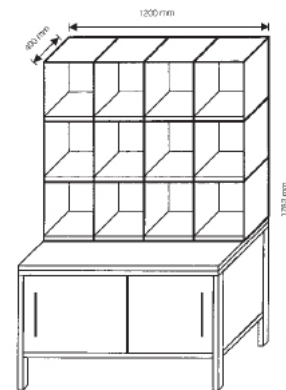

Product Code	MS3Ta	MS3Tb	MS4Ta	MS4Tb
List Price	£ 1,655	£ 2,034	£ 1,922	£ 2,320
Frame colours	Silver	Silver	Silver	Silver
Module colours	Table top & bottom shelf: Off white	Table top & cupboard: Off white	Table top & bottom shelf: Off white	Table top & cupboard: Off white
Description	12 modules (w4 x h3) on table w1200xd800xh720mm with bottom shelf	12 modules (w4 x h3) on table w1200xd800xh720mm with lockable storage cupboard	15 modules (w5 x h3) on table w1500xd800xh720mm with bottom shelf	15 modules (w5 x h3) on table w1500xd800xh720mm with lockable storage cupboard

Modules incorporate internal fittings to take trays or shelves, which are optional and must be ordered separately.

All prices exclude VAT