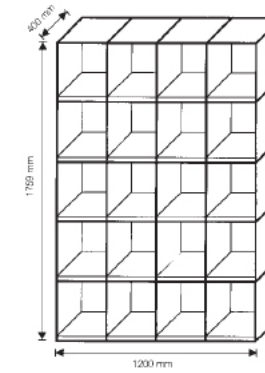

Product Code	MS1T	MS2T
List Price	£ 1,598	£ 1,968
Frame colours	-	-
Module colours	Light Grey	Light Grey
Description	20 modules on plinth (w4 x h5) W1200 x H1784 mm	20 modules on plinth (w4 x h5) W1500 x H1784 mm