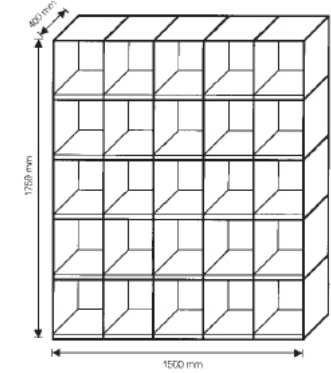

Product Code	MS1T	MS2T
List Price	£ 1,598	£ 1,968
Frame colours	-	-
Module colours	Light Grey	Light Grey
Description	20 modules on plinth (w4 x h5) W1200 x H1784 mm	20 modules on plinth (w4 x h5) W1500 x H1784 mm