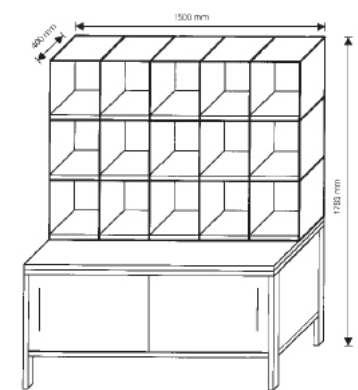

Product Code	MS3Ta	MS3Tb	MS4Ta	MS4Tb
List Price	£ 1,655	£ 2,034	£ 1,922	£ 2,320
Frame colours	Silver	Silver	Silver	Silver
Module colours	Table top & bottom shelf: Off white	Table top & cupboard: Off white	Table top & bottom shelf: Off white	Table top & cupboard: Off white
Description	12 modules (w4 x h3) on table w1200xd800xh720mm with bottom shelf	12 modules (w4 x h3) on table w1200xd800xh720mm with lockable storage cupboard	15 modules (w5 x h3) on table w1500xd800xh720mm with bottom shelf	15 modules (w5 x h3) on table w1500xd800xh720mm with lockable storage cupboard

Modules incorporate internal fittings to take trays or shelves, which are optional and must be ordered separately.

All prices exclude VAT