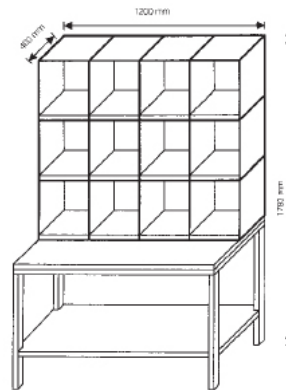

Product Code	MS3Ta	MS3Tb	MS4Ta	MS4Tb
List Price	£ 1,655	£ 2,034	£ 1,922	£ 2,320
Frame colours	Silver	Silver	Silver	Silver
Module colours	Table top & bottom shelf: Off white	Table top & cupboard: Off white	Table top & bottom shelf: Off white	Table top & cupboard: Off white
Description	12 modules (w4 x h3) on table w1200xd800xh720mm with bottom shelf	12 modules (w4 x h3) on table w1200xd800xh720mm with lockable storage cupboard	15 modules (w5 x h3) on table w1500xd800xh720mm with bottom shelf	15 modules (w5 x h3) on table w1500xd800xh720mm with lockable storage cupboard

Modules incorporate internal fittings to take trays or shelves, which are optional and must be ordered separately.

All prices exclude VAT