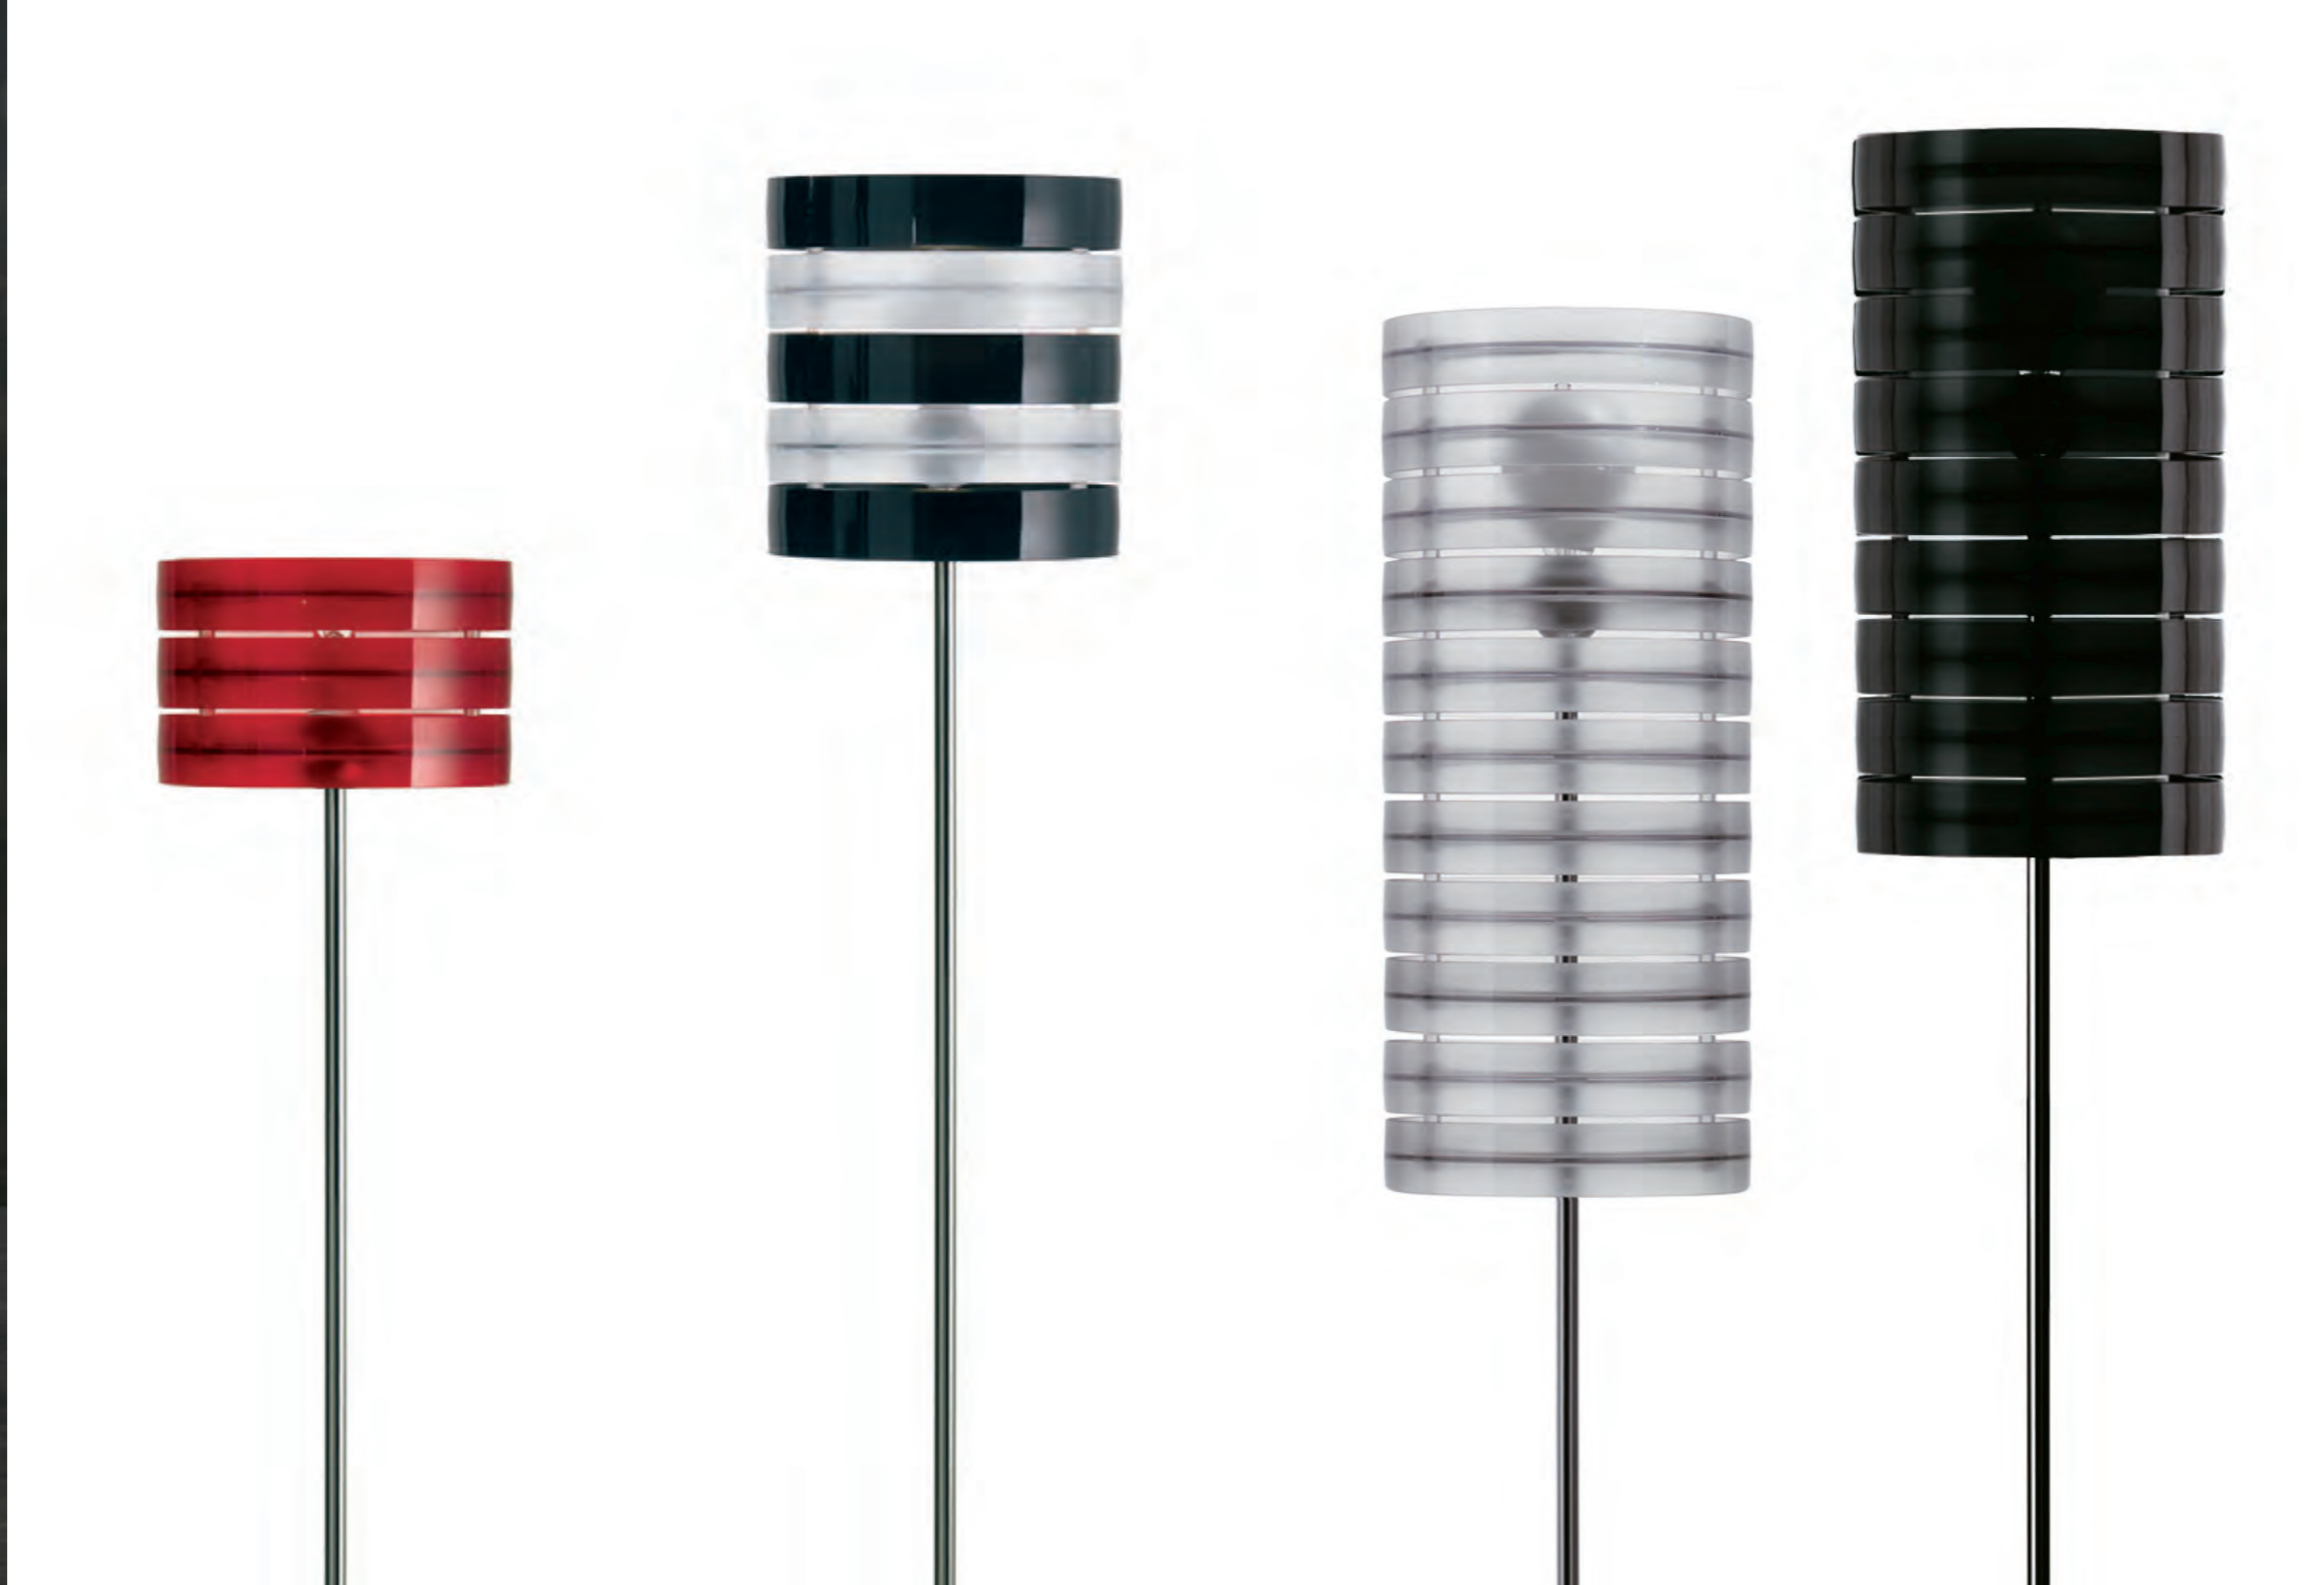

LUCI  
LIGHTING

262 | CITY | Design Carlo Forcolini e Giancarlo Fassina

LOFT | Design Carlo Forcolini e Giancarlo Fassina | 263