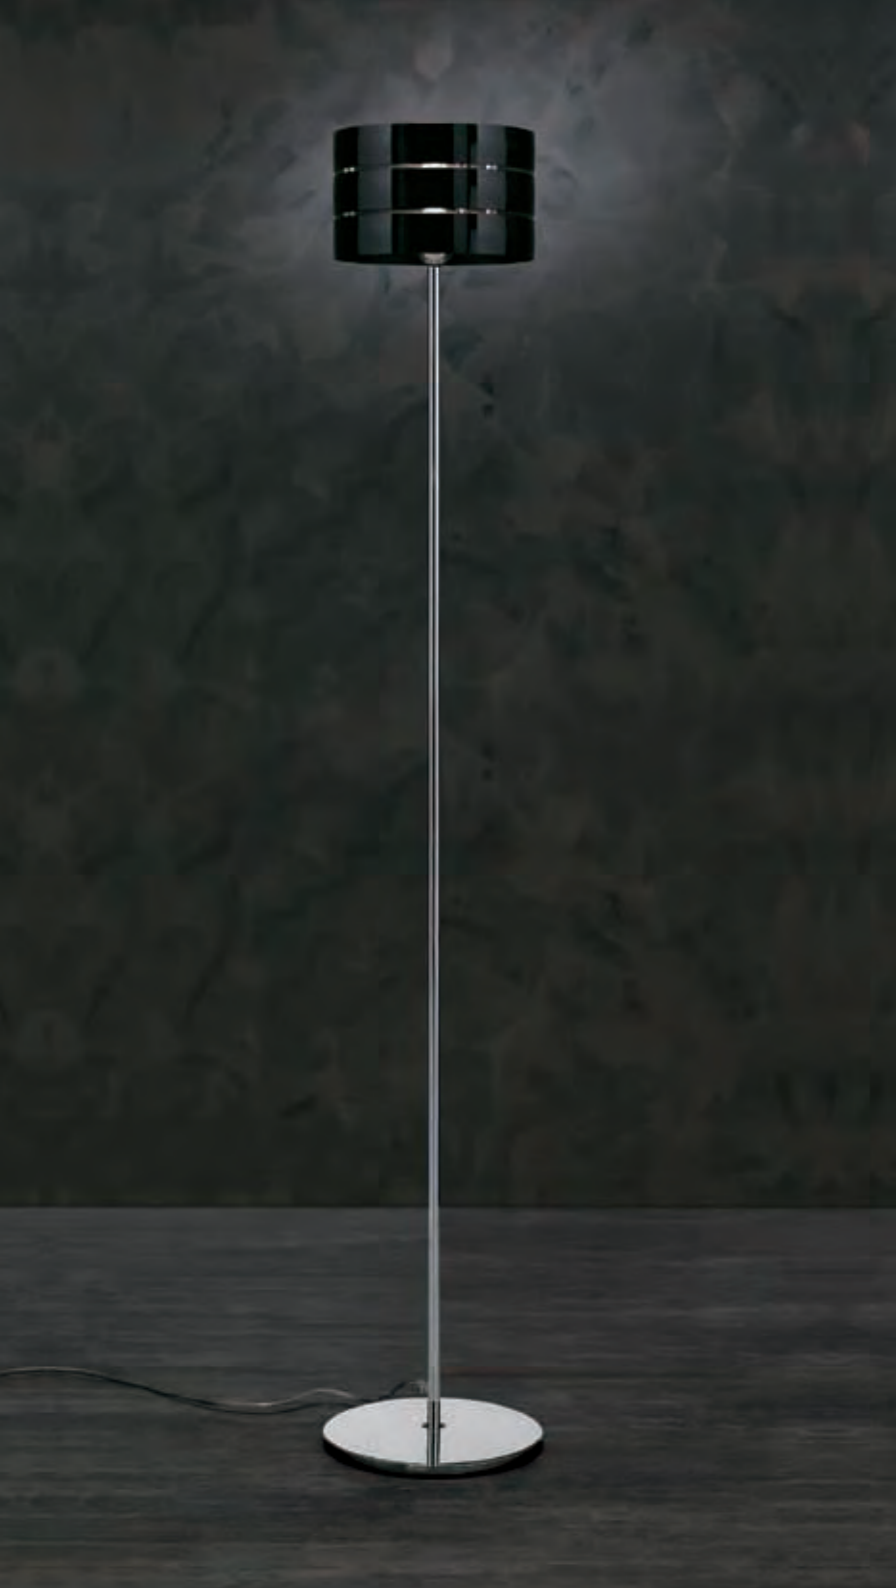

LUCI  
LIGHTING

262 | CITY | Design Carlo Forcolini e Giancarlo Fassina

LOFT | Design Carlo Forcolini e Giancarlo Fassina | 263